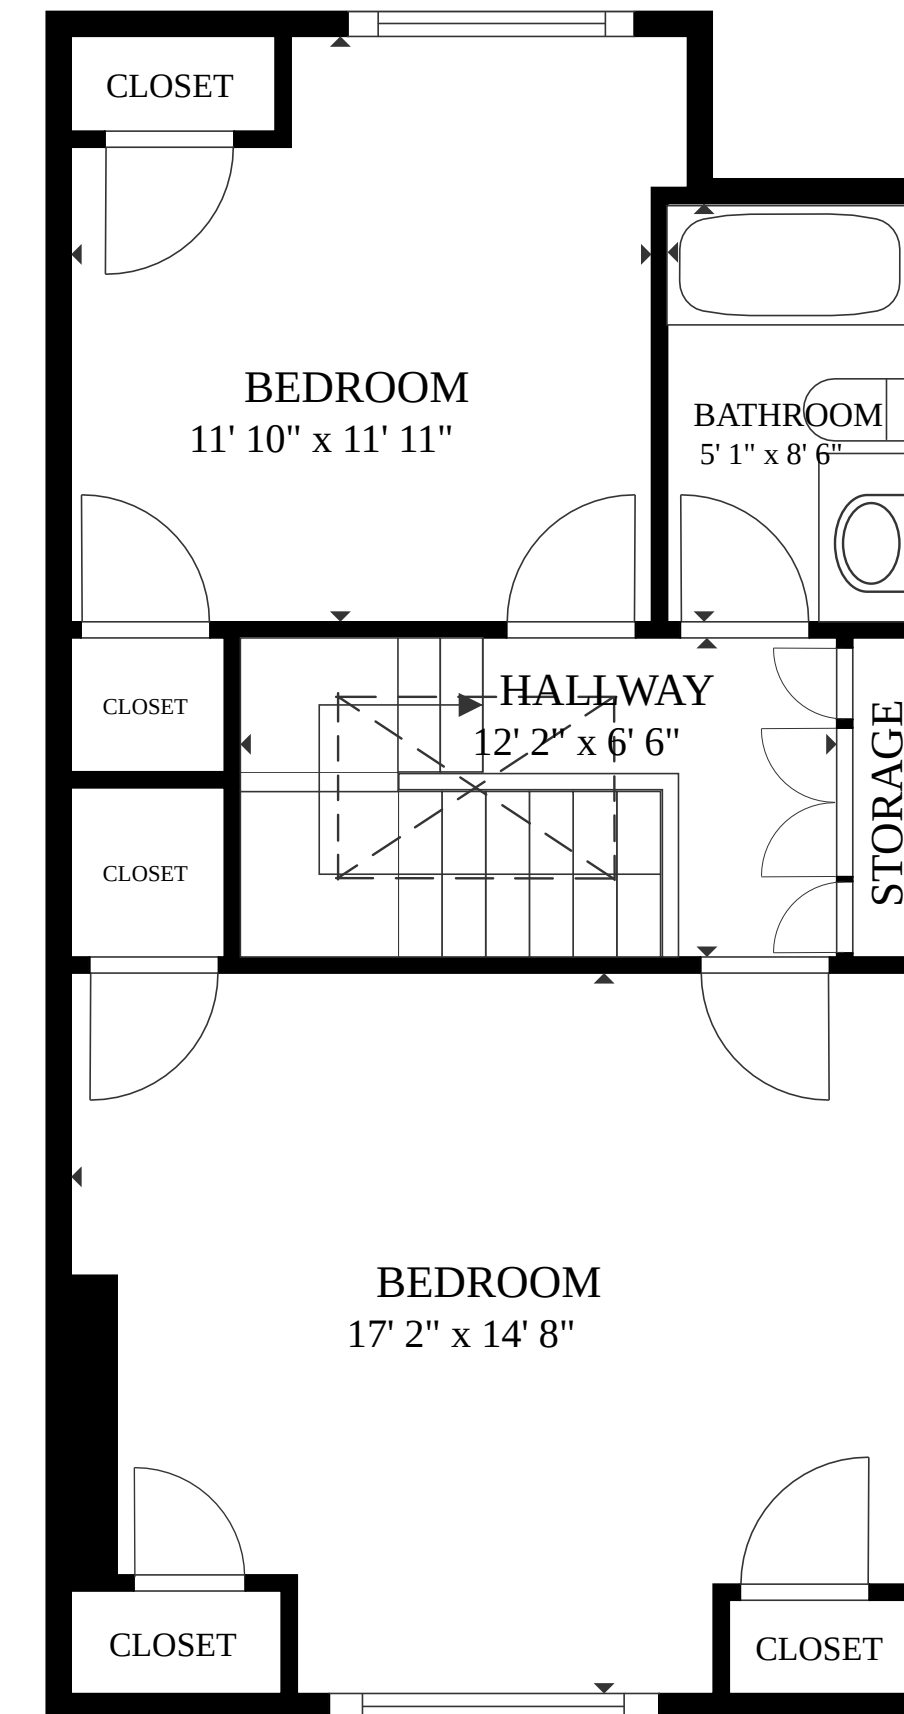

FLOOR 1

FLOOR 2

FLOOR 3

FLOOR 4

FLOOR 5

GROSS INTERNAL AREA  
 FLOOR 1 480 sq.ft. FLOOR 2 668 sq.ft. FLOOR 3 617 sq.ft. FLOOR 4 564 sq.ft. FLOOR 5 421 sq.ft.  
 EXCLUDED AREAS : GARAGE 255 sq.ft. REDUCED HEADROOM 90 sq.ft.  
 TOTAL : 2,750 sq.ft.  
 SIZES AND DIMENSIONS ARE APPROXIMATE, ACTUAL MAY VARY.