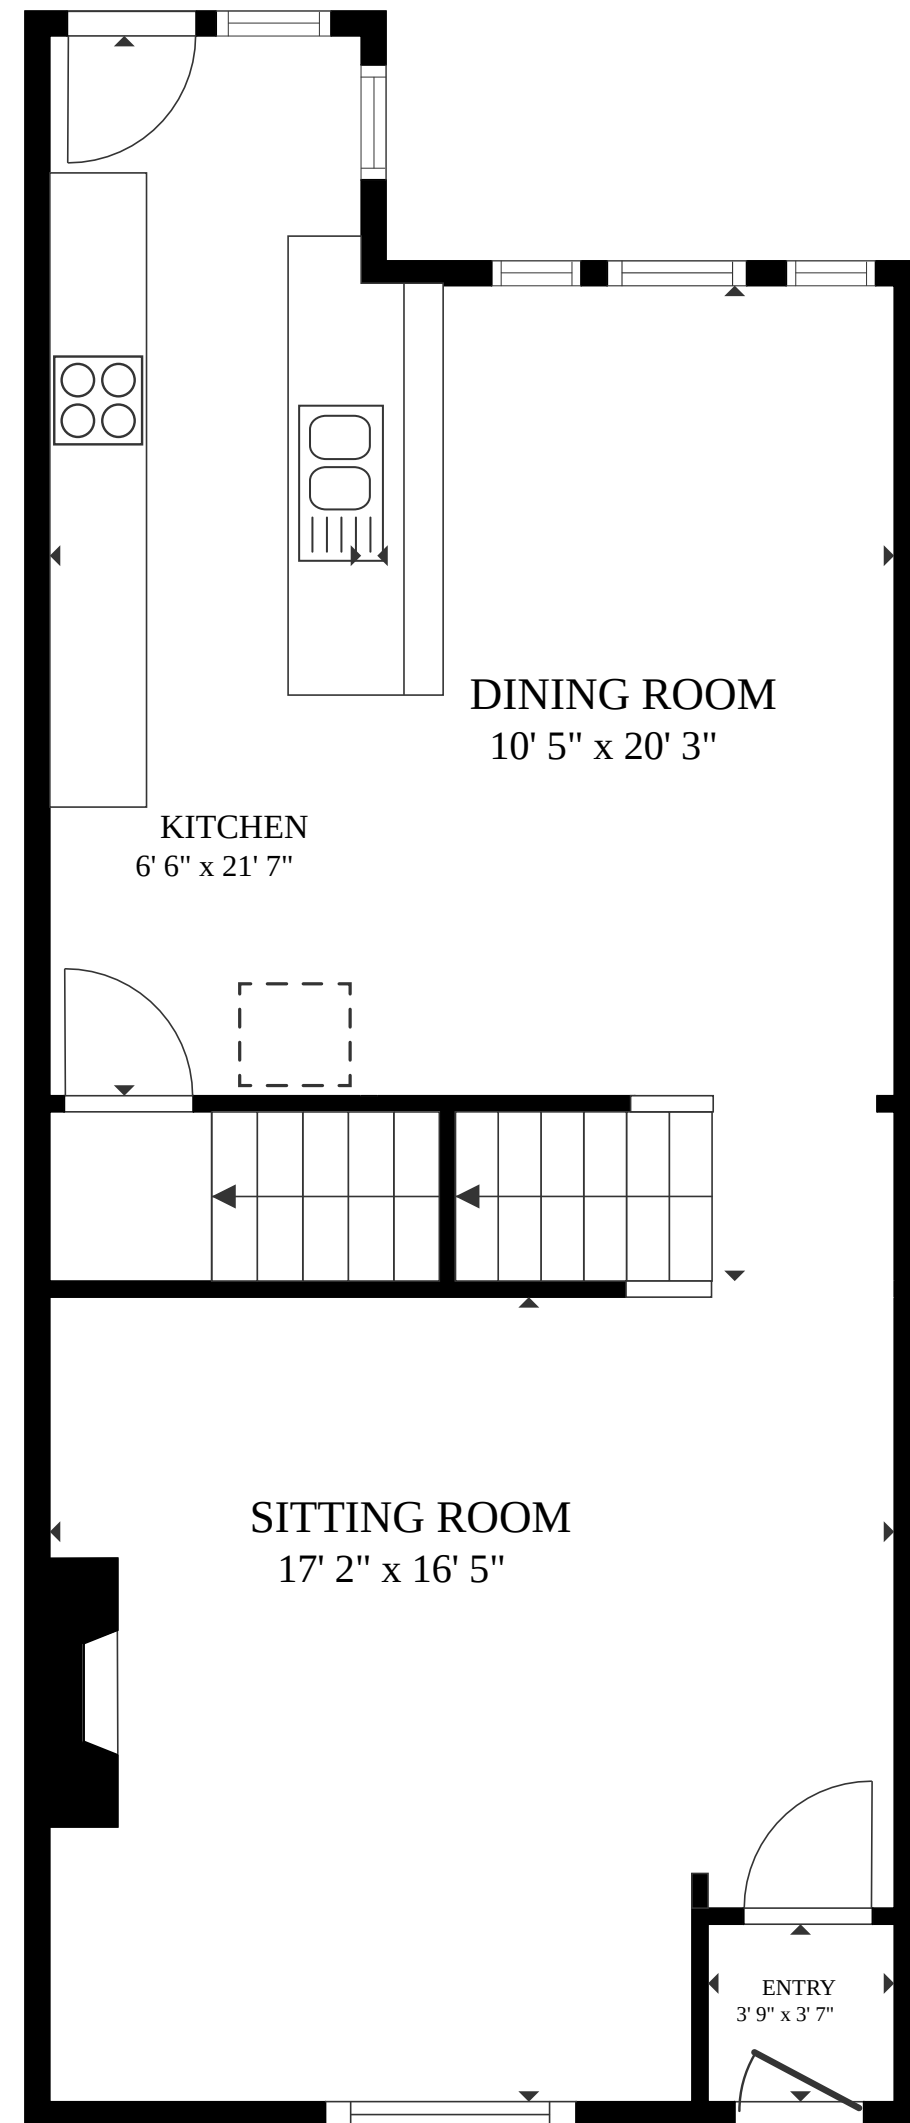

FLOOR 1

FLOOR 2

FLOOR 3

FLOOR 4

FLOOR 5

GROSS INTERNAL AREA  
 FLOOR 1 480 sq.ft. FLOOR 2 668 sq.ft. FLOOR 3 617 sq.ft. FLOOR 4 564 sq.ft. FLOOR 5 421 sq.ft.  
 EXCLUDED AREAS : GARAGE 255 sq.ft. REDUCED HEADROOM 90 sq.ft.  
 TOTAL : 2,750 sq.ft.  
 SIZES AND DIMENSIONS ARE APPROXIMATE, ACTUAL MAY VARY.