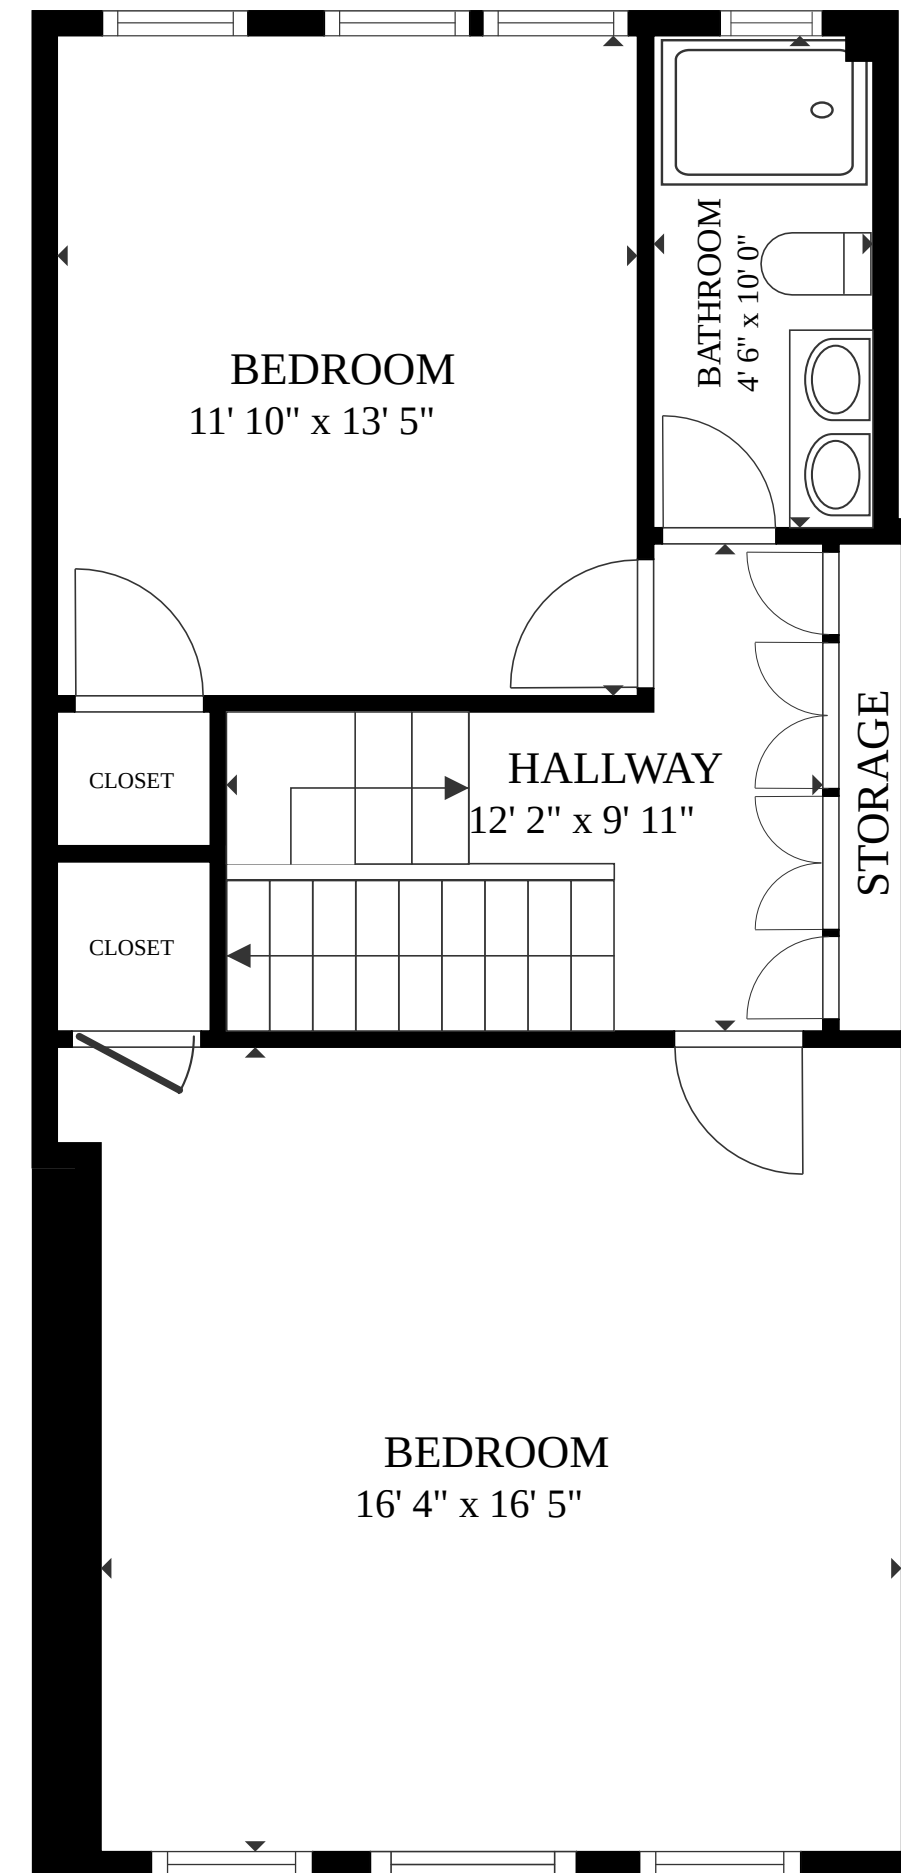

FLOOR 1

FLOOR 2

FLOOR 3

FLOOR 4

FLOOR 5

GROSS INTERNAL AREA  
 FLOOR 1 480 sq.ft. FLOOR 2 668 sq.ft. FLOOR 3 617 sq.ft. FLOOR 4 564 sq.ft. FLOOR 5 421 sq.ft.  
 EXCLUDED AREAS : GARAGE 255 sq.ft. REDUCED HEADROOM 90 sq.ft.  
 TOTAL : 2,750 sq.ft.  
 SIZES AND DIMENSIONS ARE APPROXIMATE, ACTUAL MAY VARY.