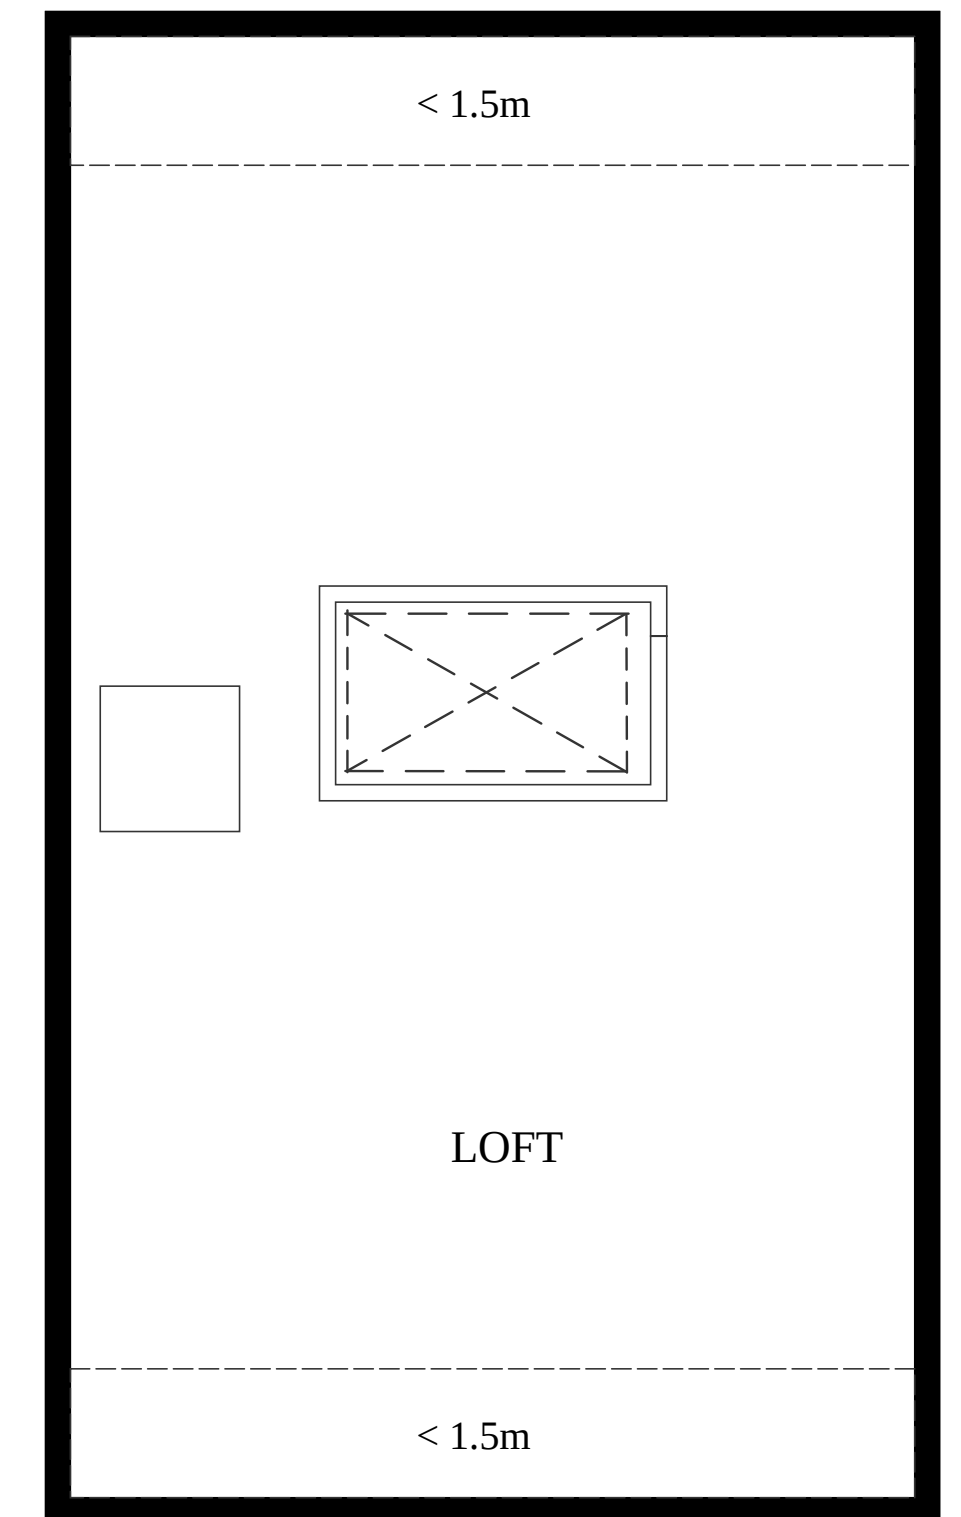

FLOOR 1

FLOOR 2

FLOOR 3

FLOOR 4

FLOOR 5

GROSS INTERNAL AREA  
 FLOOR 1 480 sq.ft. FLOOR 2 668 sq.ft. FLOOR 3 617 sq.ft. FLOOR 4 564 sq.ft. FLOOR 5 421 sq.ft.  
 EXCLUDED AREAS : GARAGE 255 sq.ft. REDUCED HEADROOM 90 sq.ft.  
 TOTAL : 2,750 sq.ft.  
 SIZES AND DIMENSIONS ARE APPROXIMATE, ACTUAL MAY VARY.