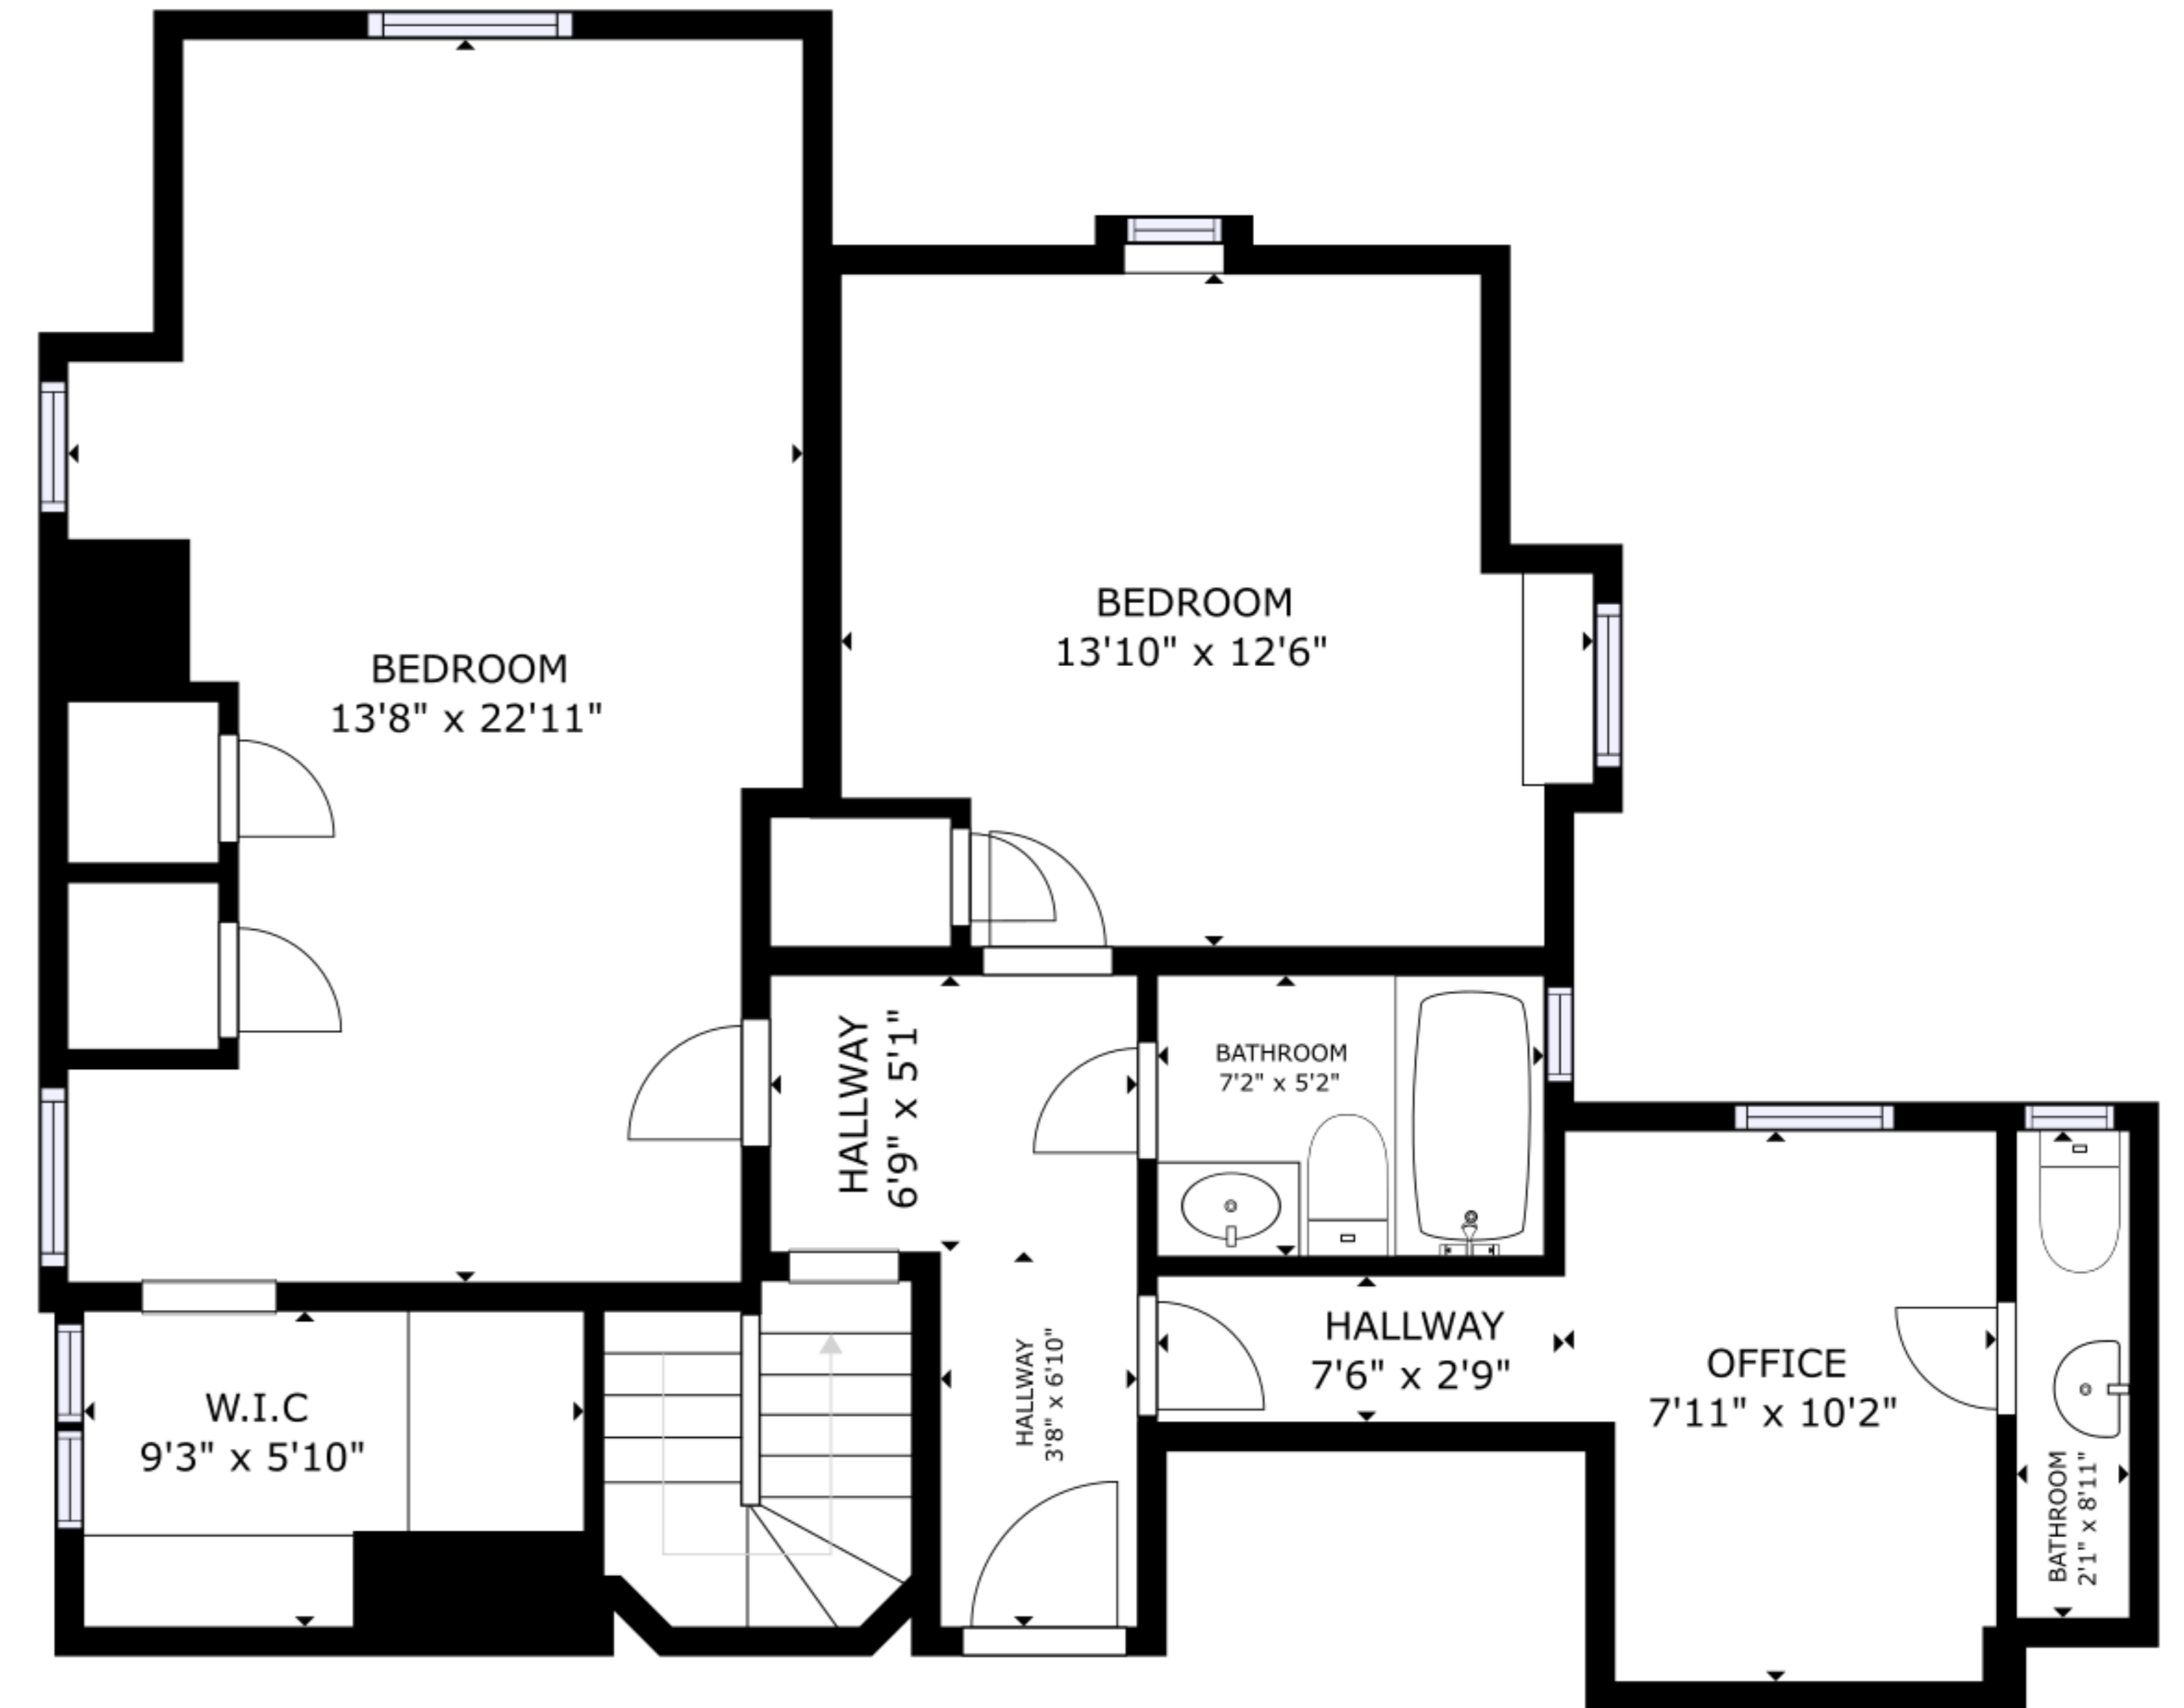

FLOOR 1

FLOOR 2

GROSS INTERNAL AREA
 FLOOR 1: 898 sq ft, FLOOR 2: 783 sq ft
 TOTAL: 1681 sq ft
 SIZES AND DIMENSIONS ARE APPROXIMATE, ACTUAL MAY VARY.