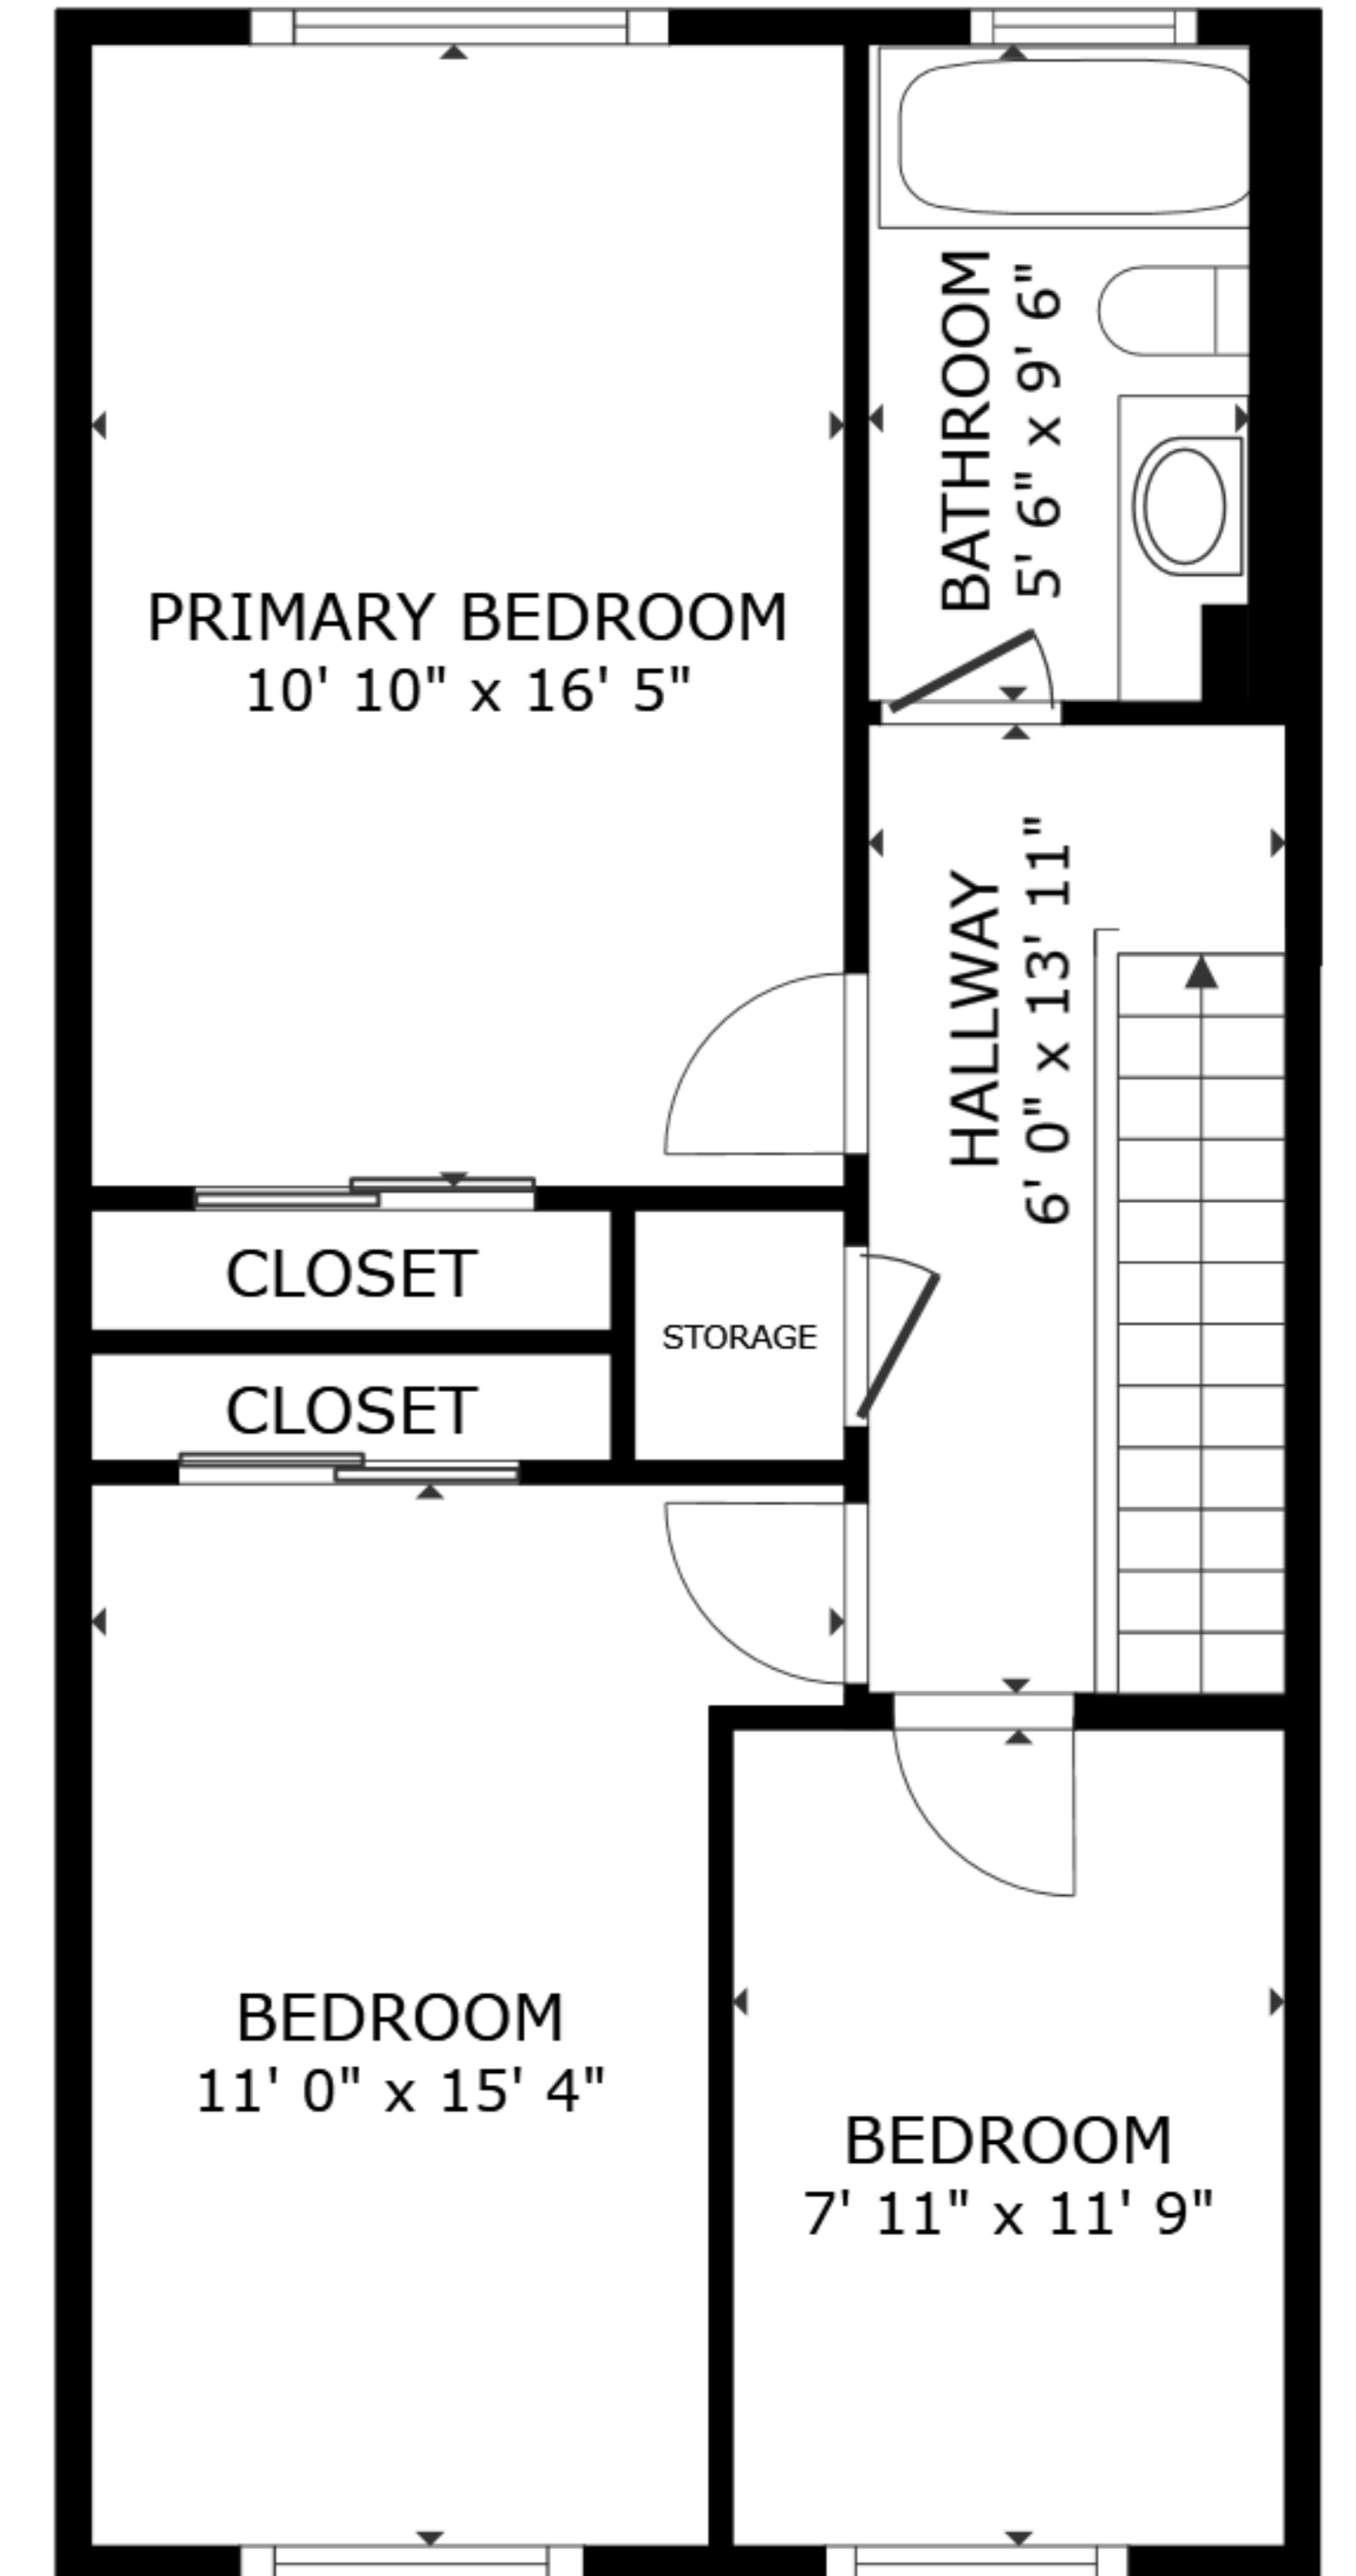

FLOOR 1

FLOOR 2

FLOOR 3

FLOOR 4

GROSS INTERNAL AREA  
 FLOOR 1 600 sq.ft. FLOOR 2 404 sq.ft. FLOOR 3 903 sq.ft. FLOOR 4 619 sq.ft.  
 EXCLUDED AREAS : GARAGE 204 sq.ft. PATIO 237 sq.ft.  
 TOTAL : 2,526 sq.ft.

SIZES AND DIMENSIONS ARE APPROXIMATE, ACTUAL MAY VARY.