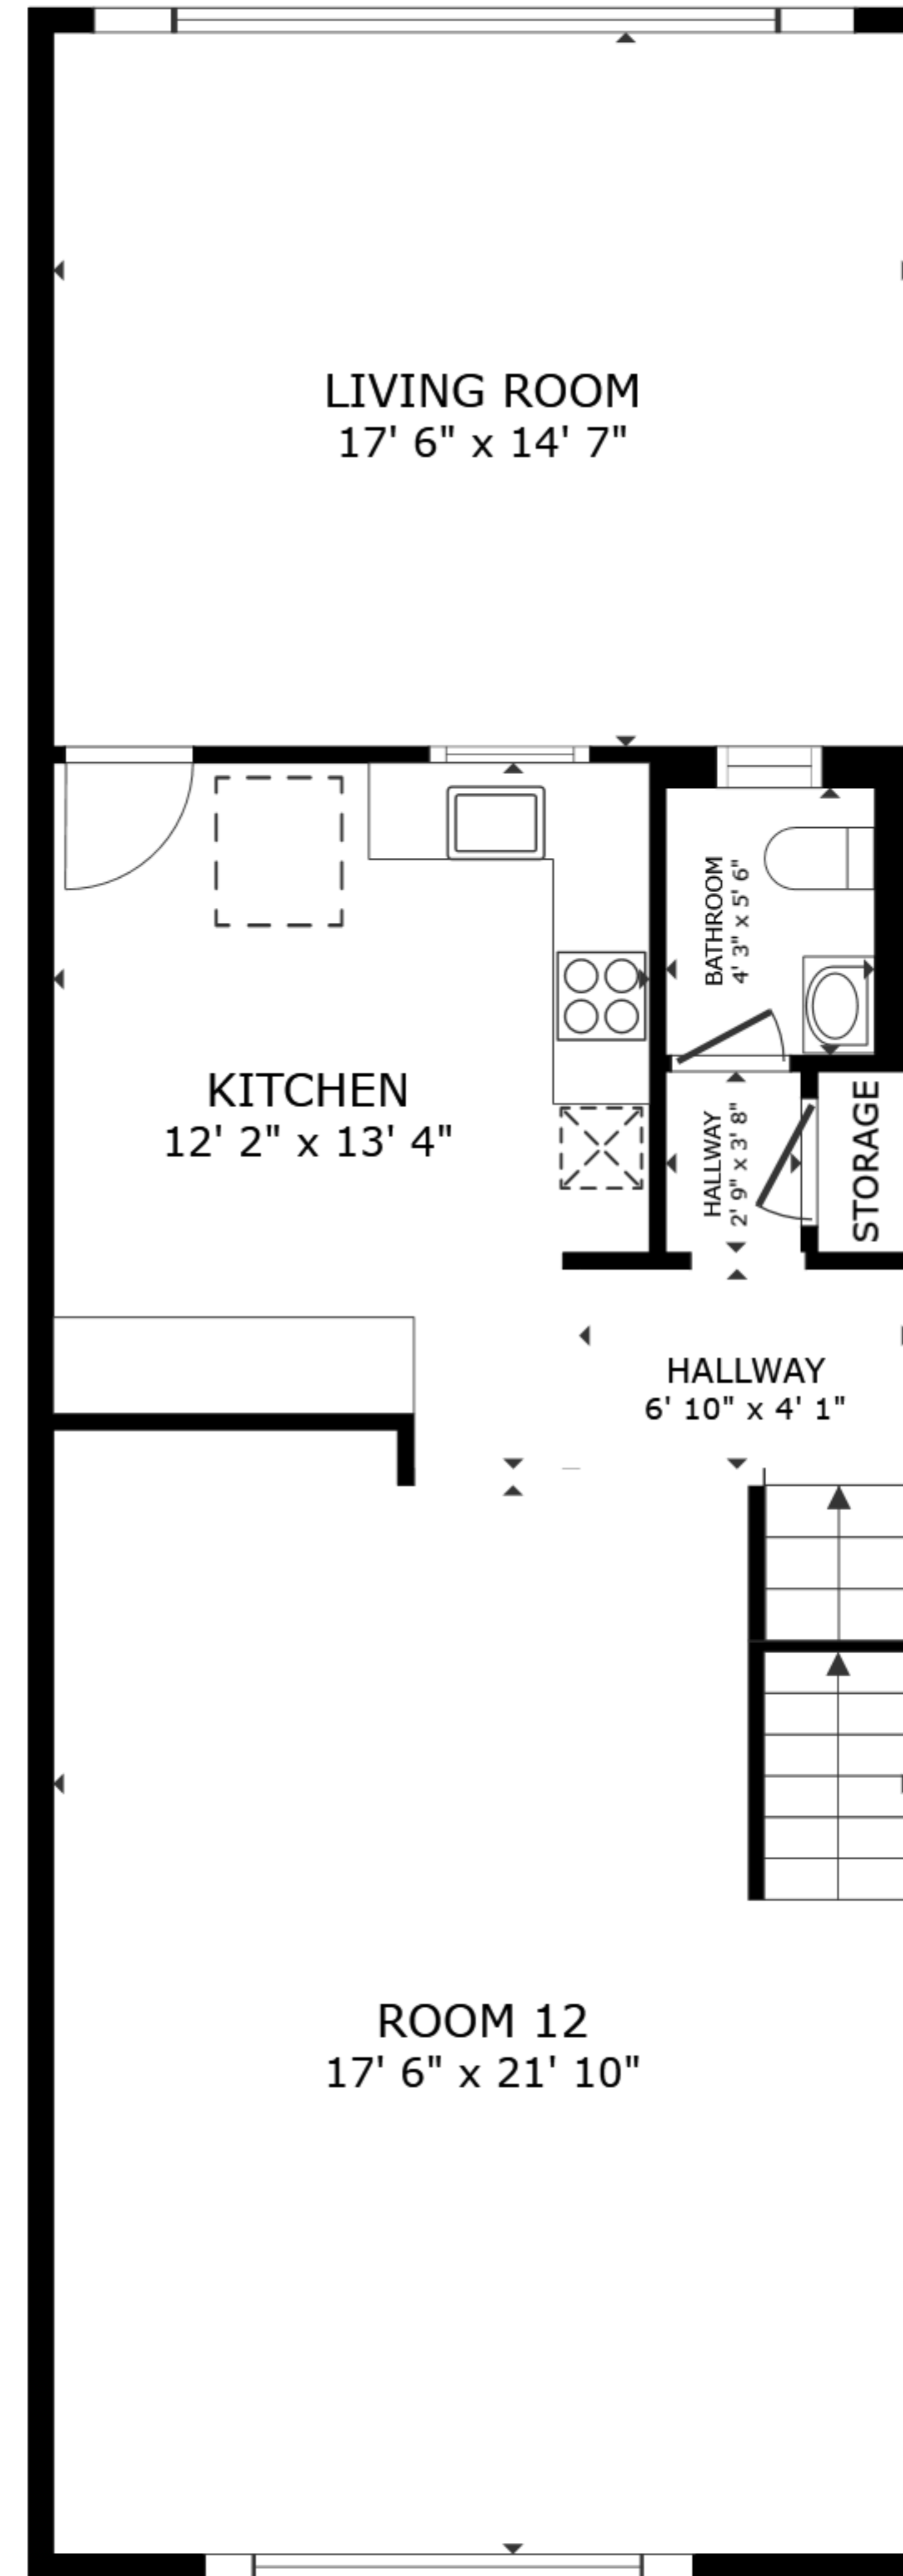

FLOOR 1

FLOOR 2

FLOOR 3

FLOOR 4

GROSS INTERNAL AREA  
 FLOOR 1 600 sq.ft. FLOOR 2 404 sq.ft. FLOOR 3 903 sq.ft. FLOOR 4 619 sq.ft.  
 EXCLUDED AREAS : GARAGE 204 sq.ft. PATIO 237 sq.ft.  
 TOTAL : 2,526 sq.ft.

SIZES AND DIMENSIONS ARE APPROXIMATE, ACTUAL MAY VARY.