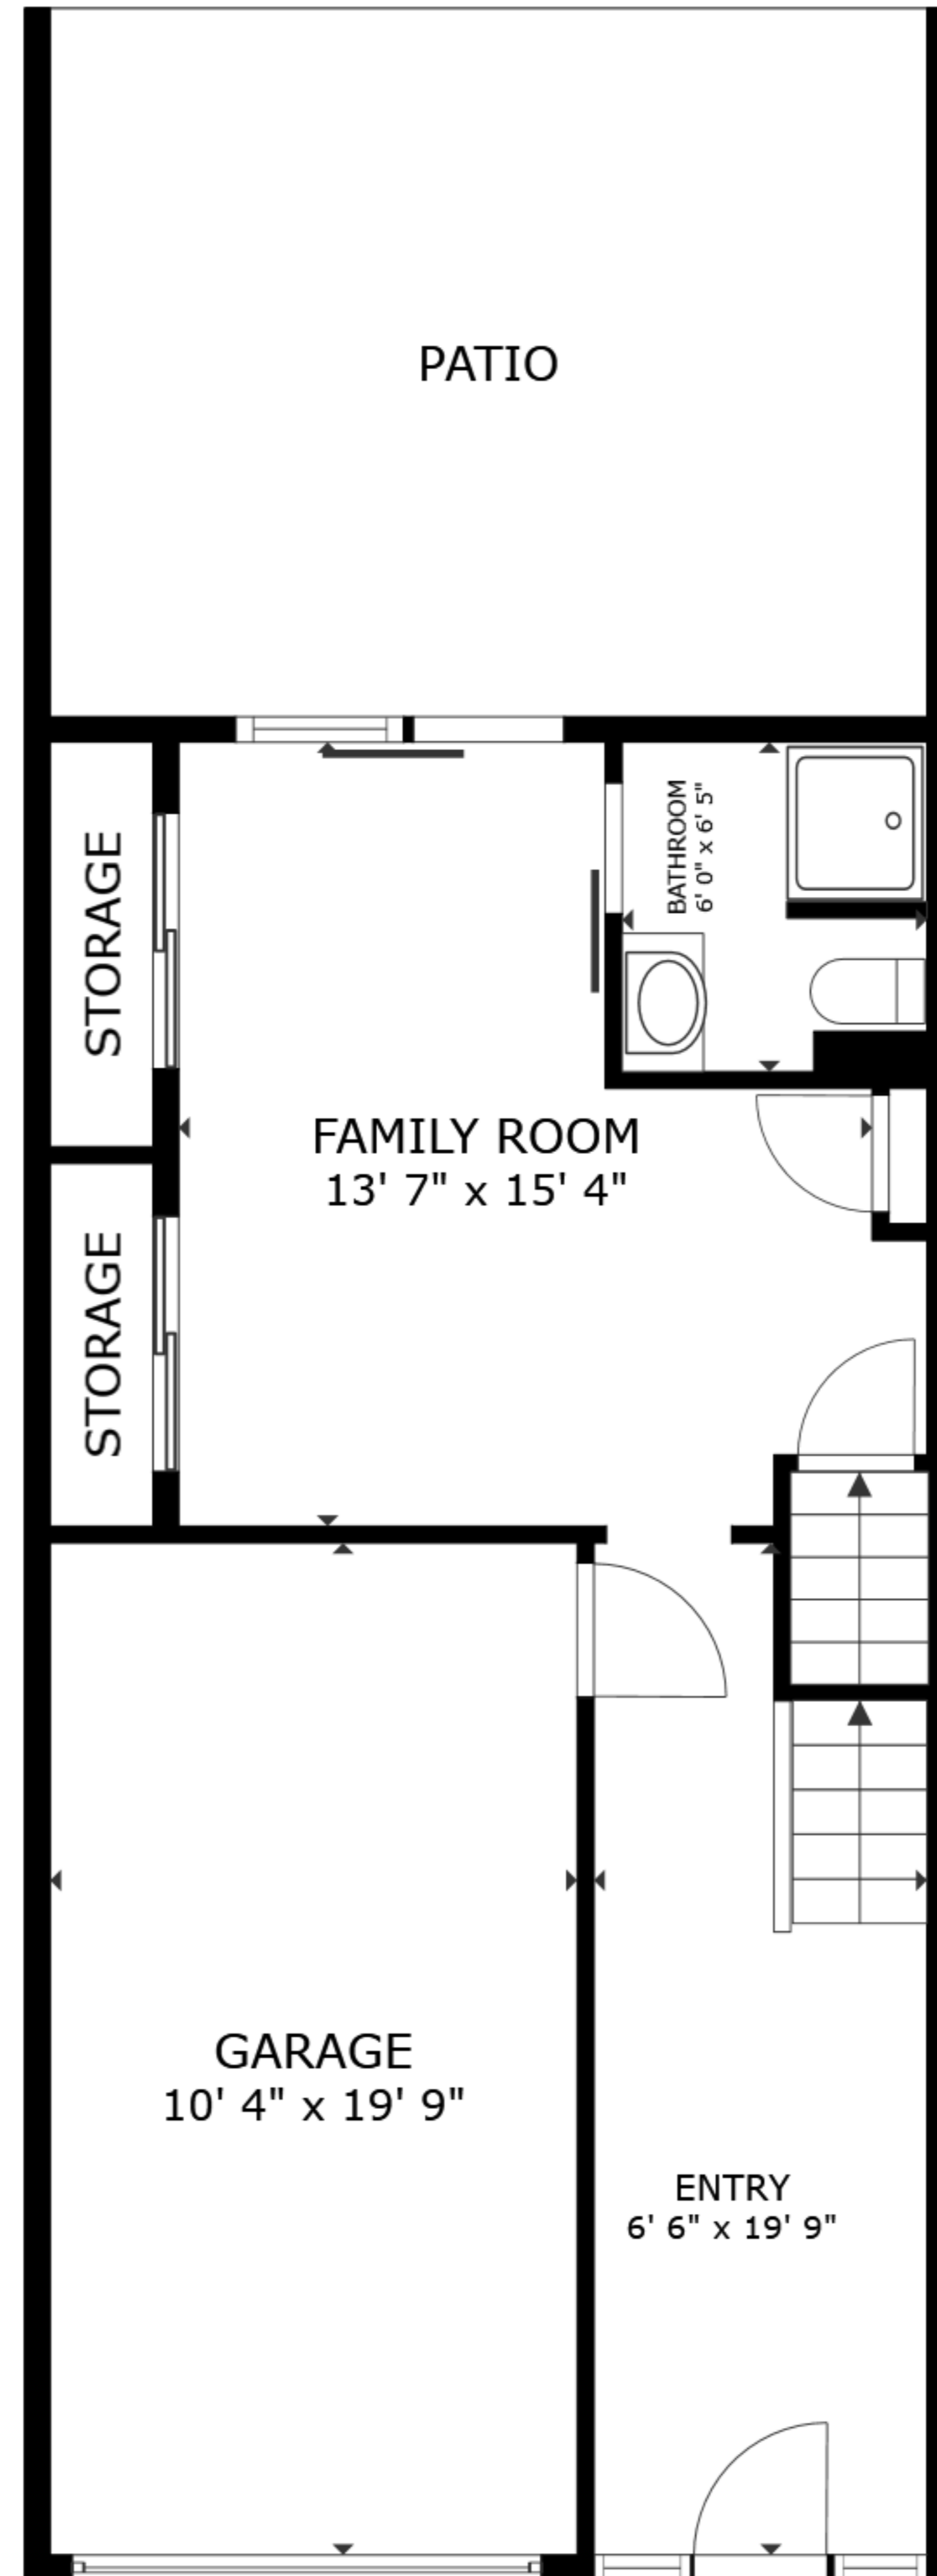

FLOOR 1

FLOOR 2

FLOOR 3

FLOOR 4

GROSS INTERNAL AREA  
 FLOOR 1 600 sq.ft. FLOOR 2 404 sq.ft. FLOOR 3 903 sq.ft. FLOOR 4 619 sq.ft.  
 EXCLUDED AREAS : GARAGE 204 sq.ft. PATIO 237 sq.ft.  
 TOTAL : 2,526 sq.ft.

SIZES AND DIMENSIONS ARE APPROXIMATE, ACTUAL MAY VARY.