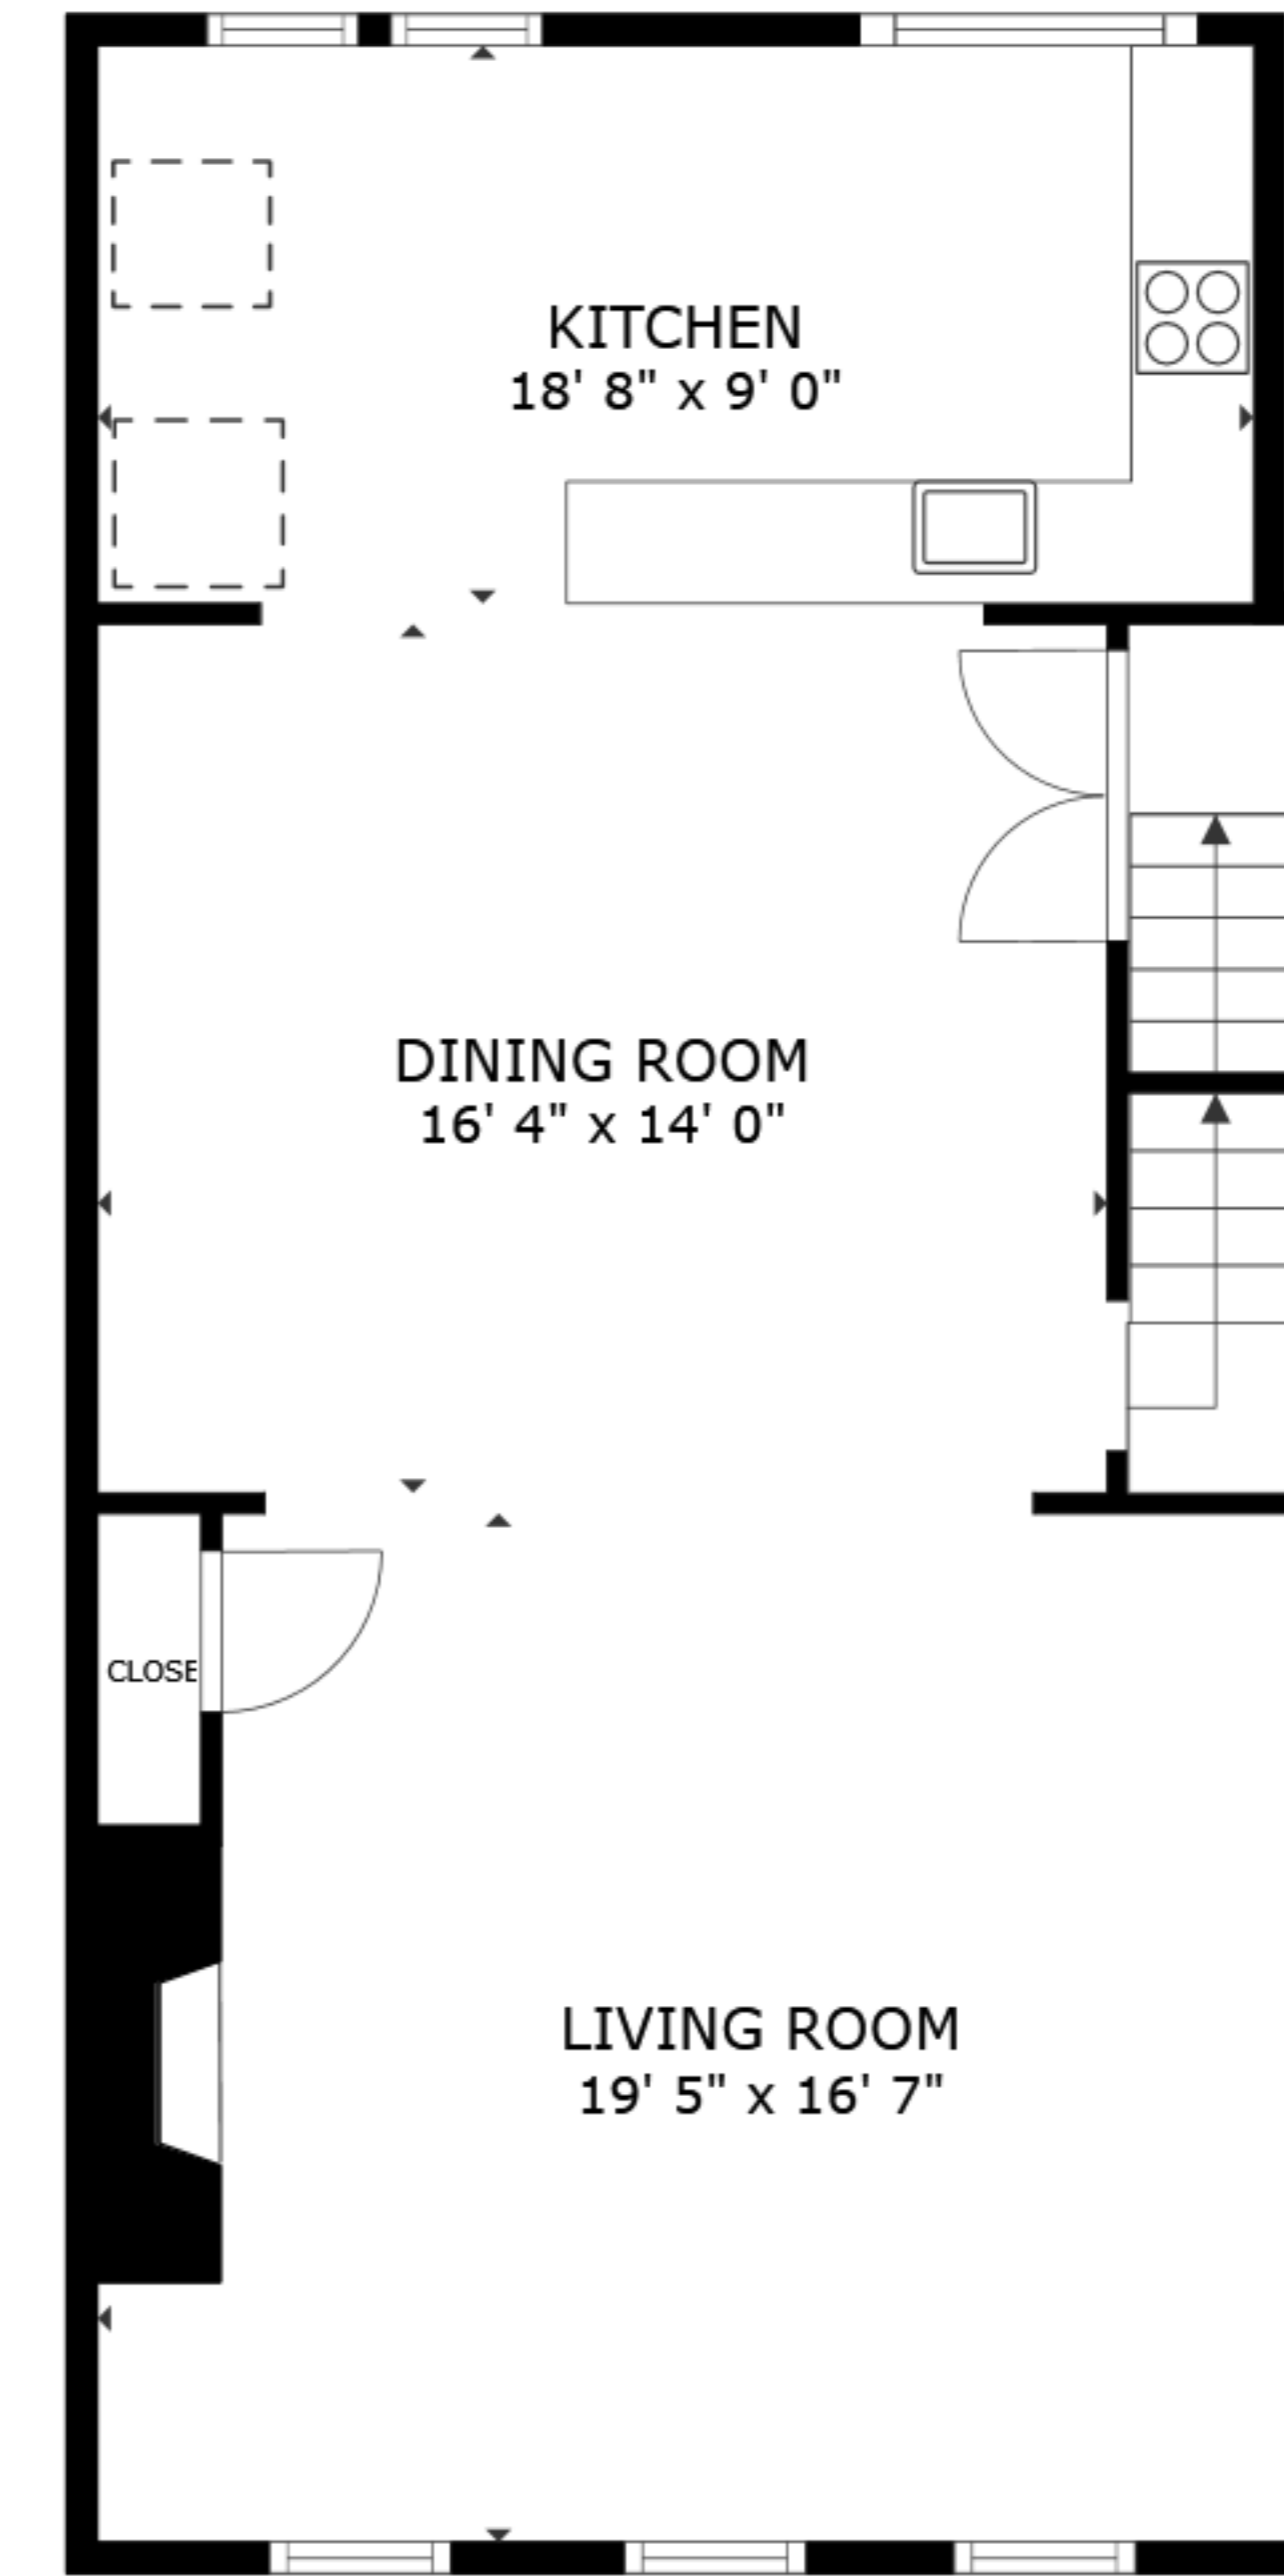

FLOOR 1

FLOOR 2

FLOOR 3

FLOOR 4

FLOOR 5

GROSS INTERNAL AREA
 FLOOR 1 316 sq.ft. FLOOR 2 777 sq.ft. FLOOR 3 777 sq.ft. FLOOR 4 777 sq.ft. FLOOR 5 774 sq.ft.
 EXCLUDED AREAS : GARAGE 331 sq.ft.
 TOTAL : 3,420 sq.ft.

SIZES AND DIMENSIONS ARE APPROXIMATE, ACTUAL MAY VARY.