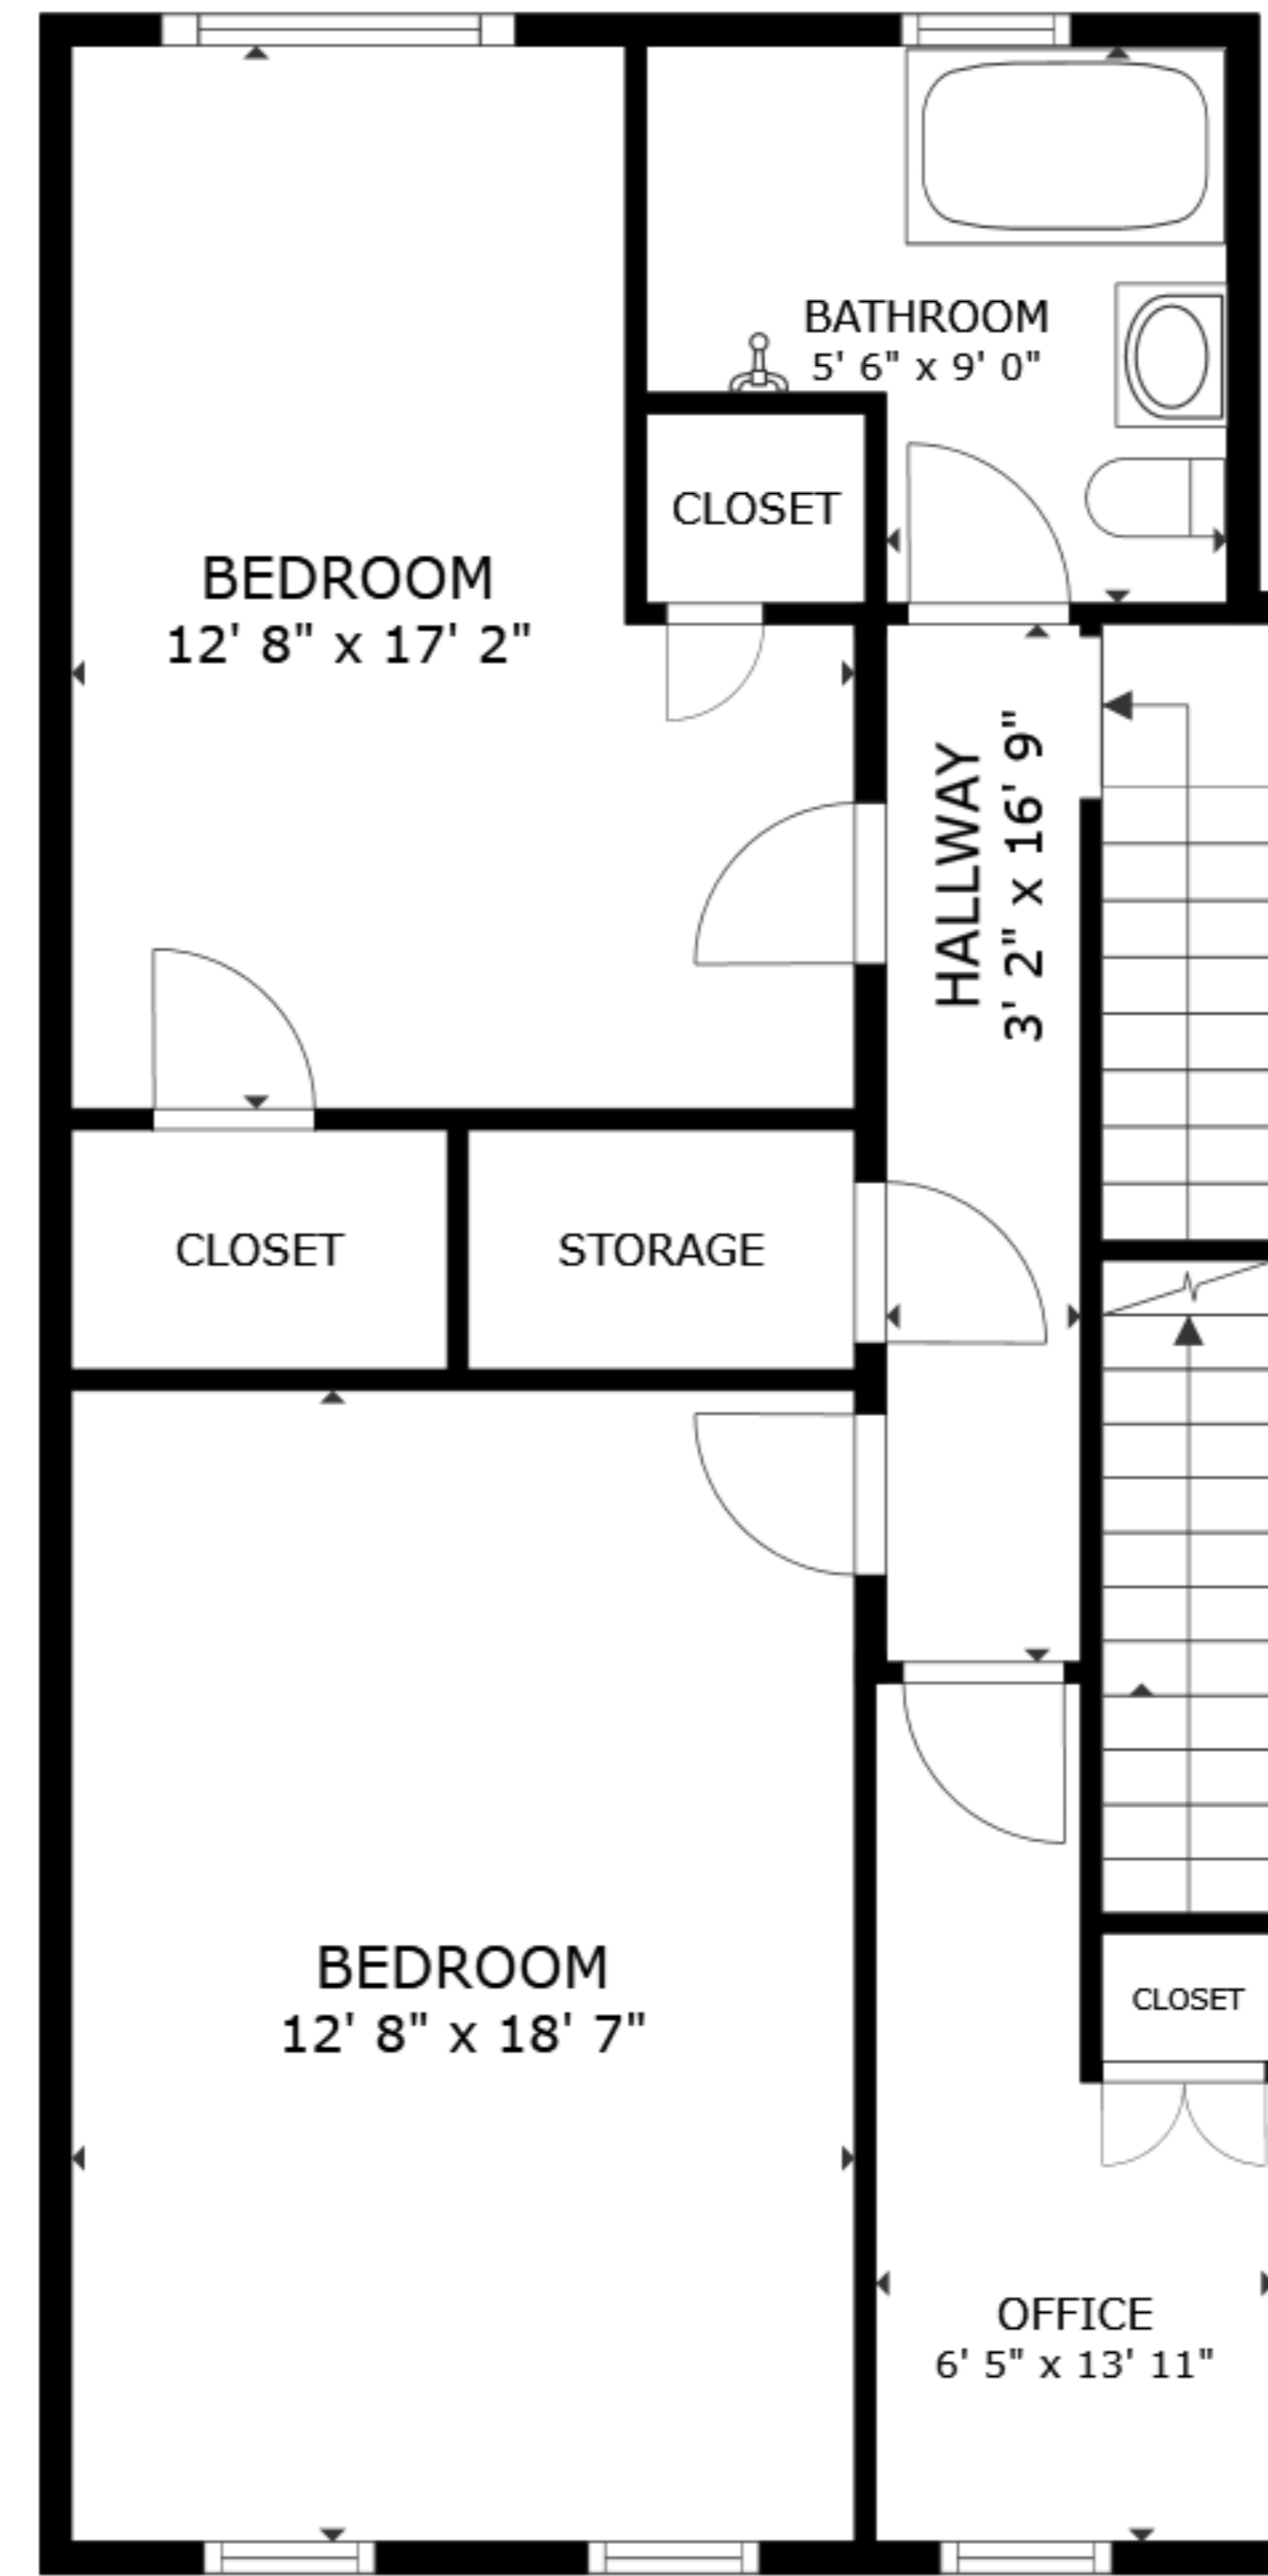

FLOOR 1

FLOOR 2

FLOOR 3

FLOOR 4

FLOOR 5

GROSS INTERNAL AREA
 FLOOR 1 316 sq.ft. FLOOR 2 777 sq.ft. FLOOR 3 777 sq.ft. FLOOR 4 777 sq.ft. FLOOR 5 774 sq.ft.
 EXCLUDED AREAS : GARAGE 331 sq.ft.
 TOTAL : 3,420 sq.ft.

SIZES AND DIMENSIONS ARE APPROXIMATE, ACTUAL MAY VARY.