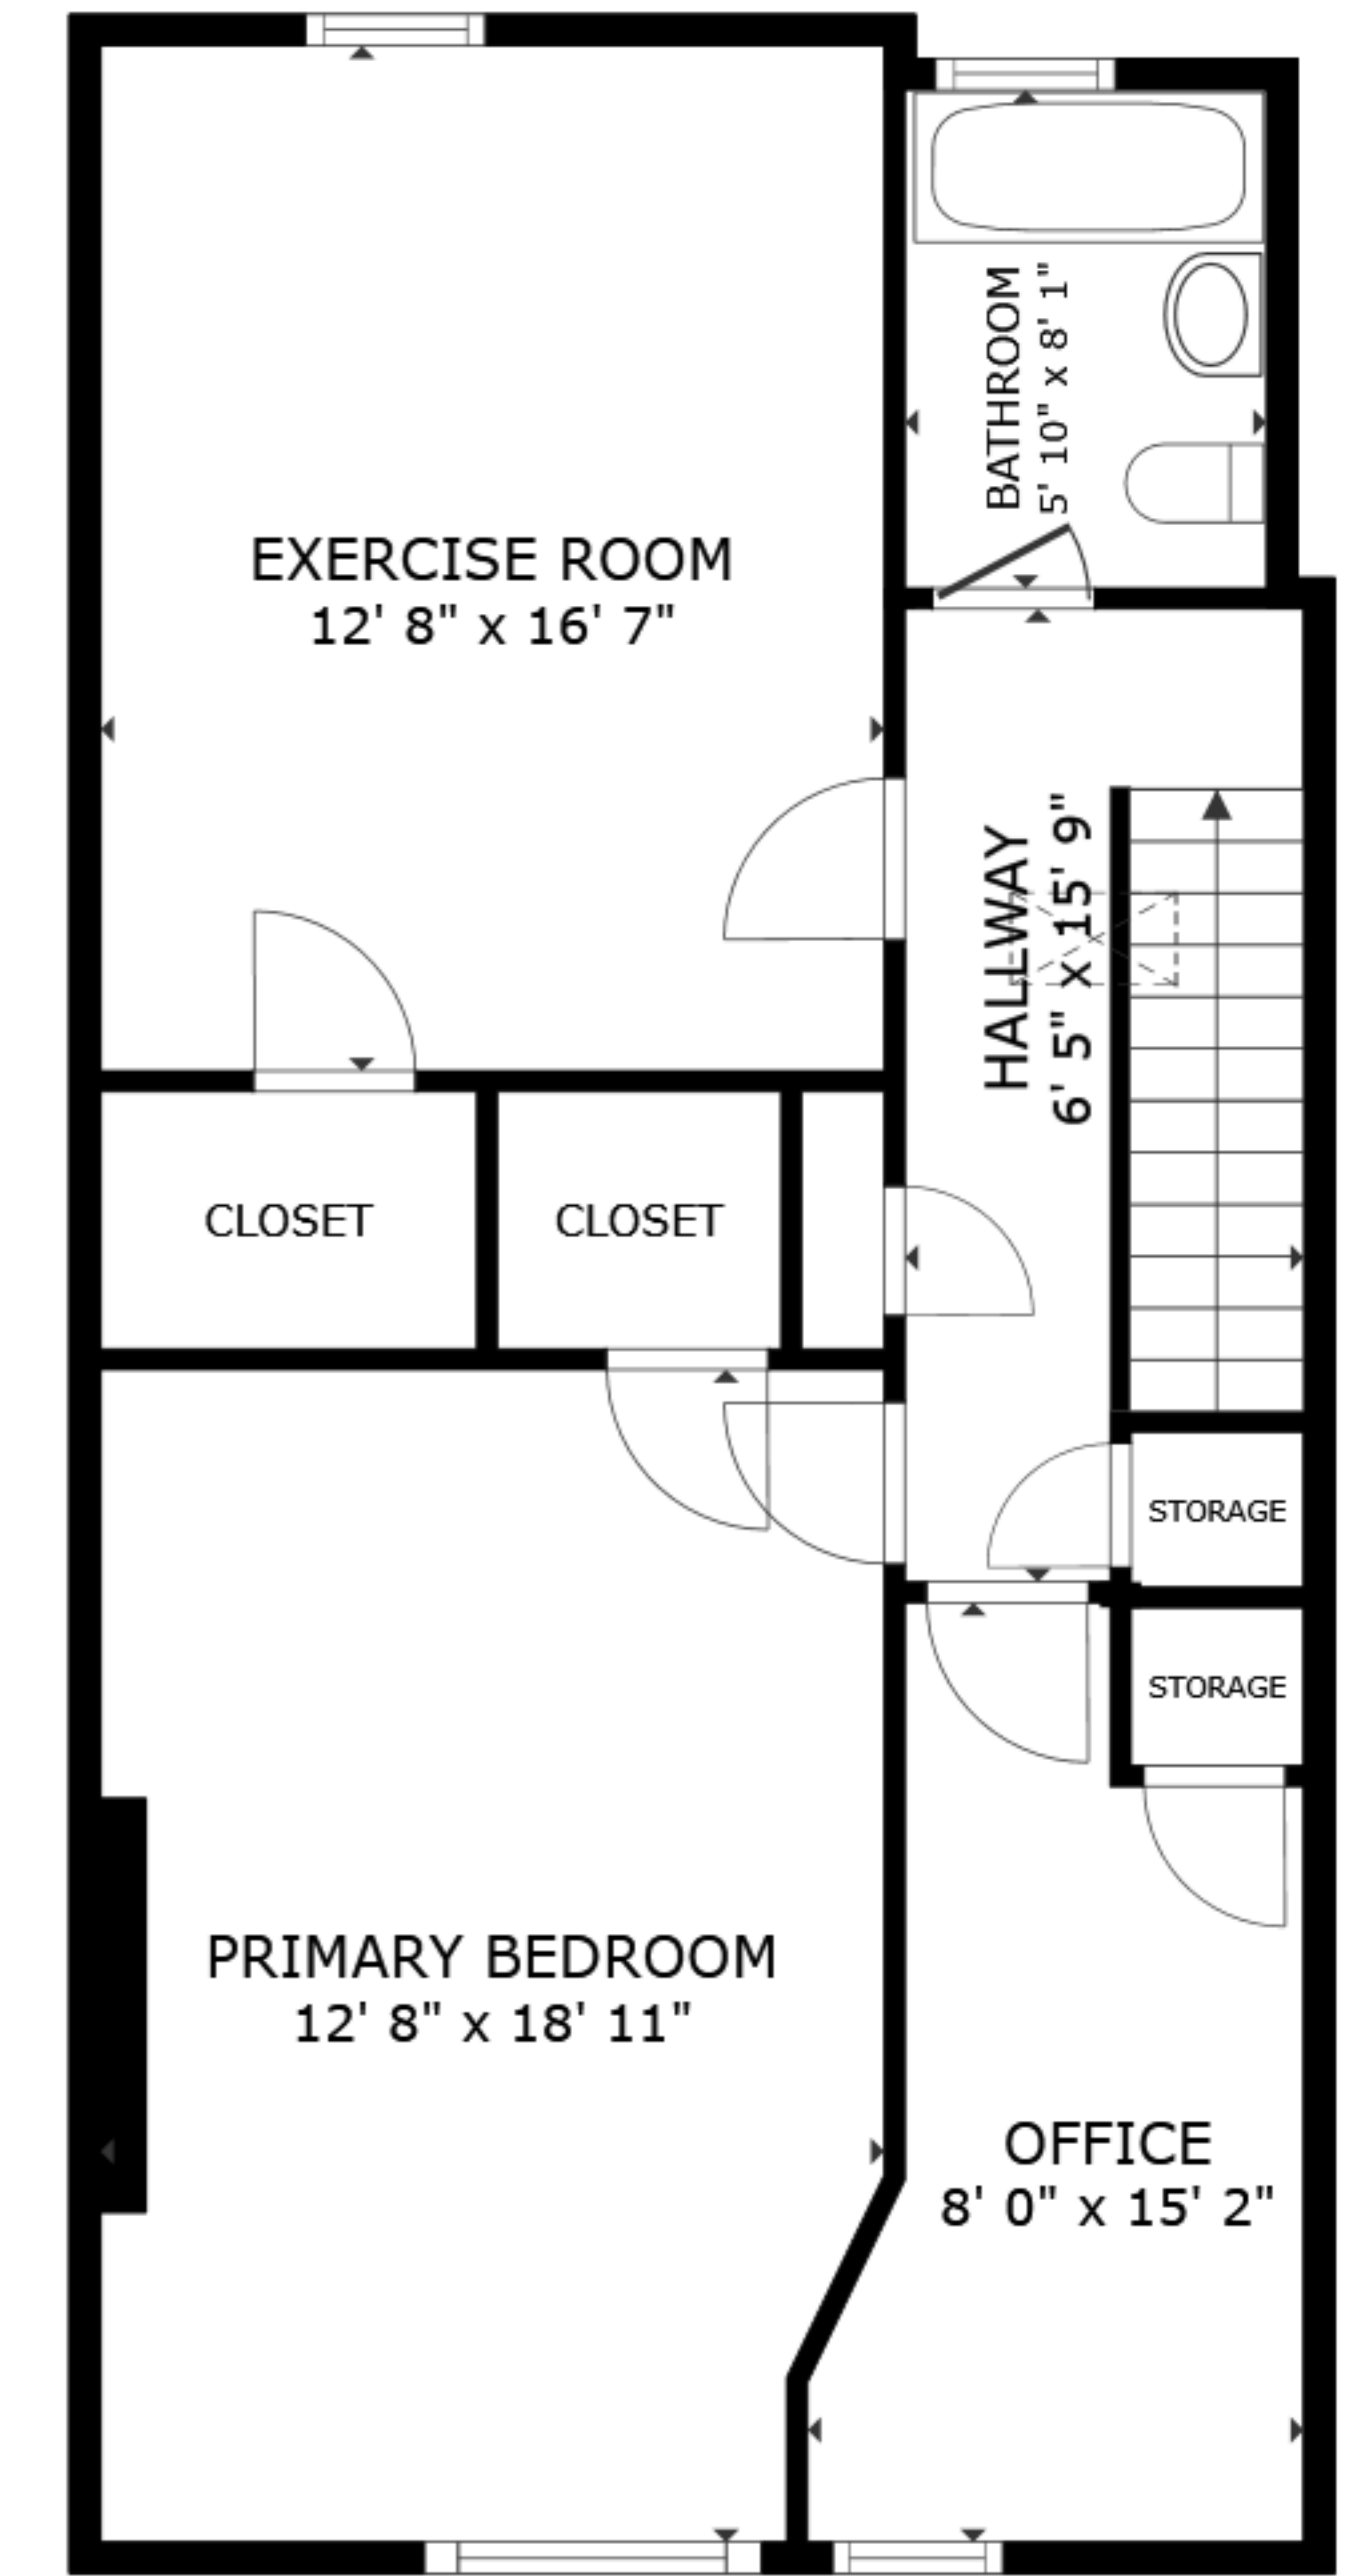

FLOOR 1

FLOOR 2

FLOOR 3

FLOOR 4

FLOOR 5

GROSS INTERNAL AREA
 FLOOR 1 316 sq.ft. FLOOR 2 777 sq.ft. FLOOR 3 777 sq.ft. FLOOR 4 777 sq.ft. FLOOR 5 774 sq.ft.
 EXCLUDED AREAS : GARAGE 331 sq.ft.
 TOTAL : 3,420 sq.ft.

SIZES AND DIMENSIONS ARE APPROXIMATE, ACTUAL MAY VARY.