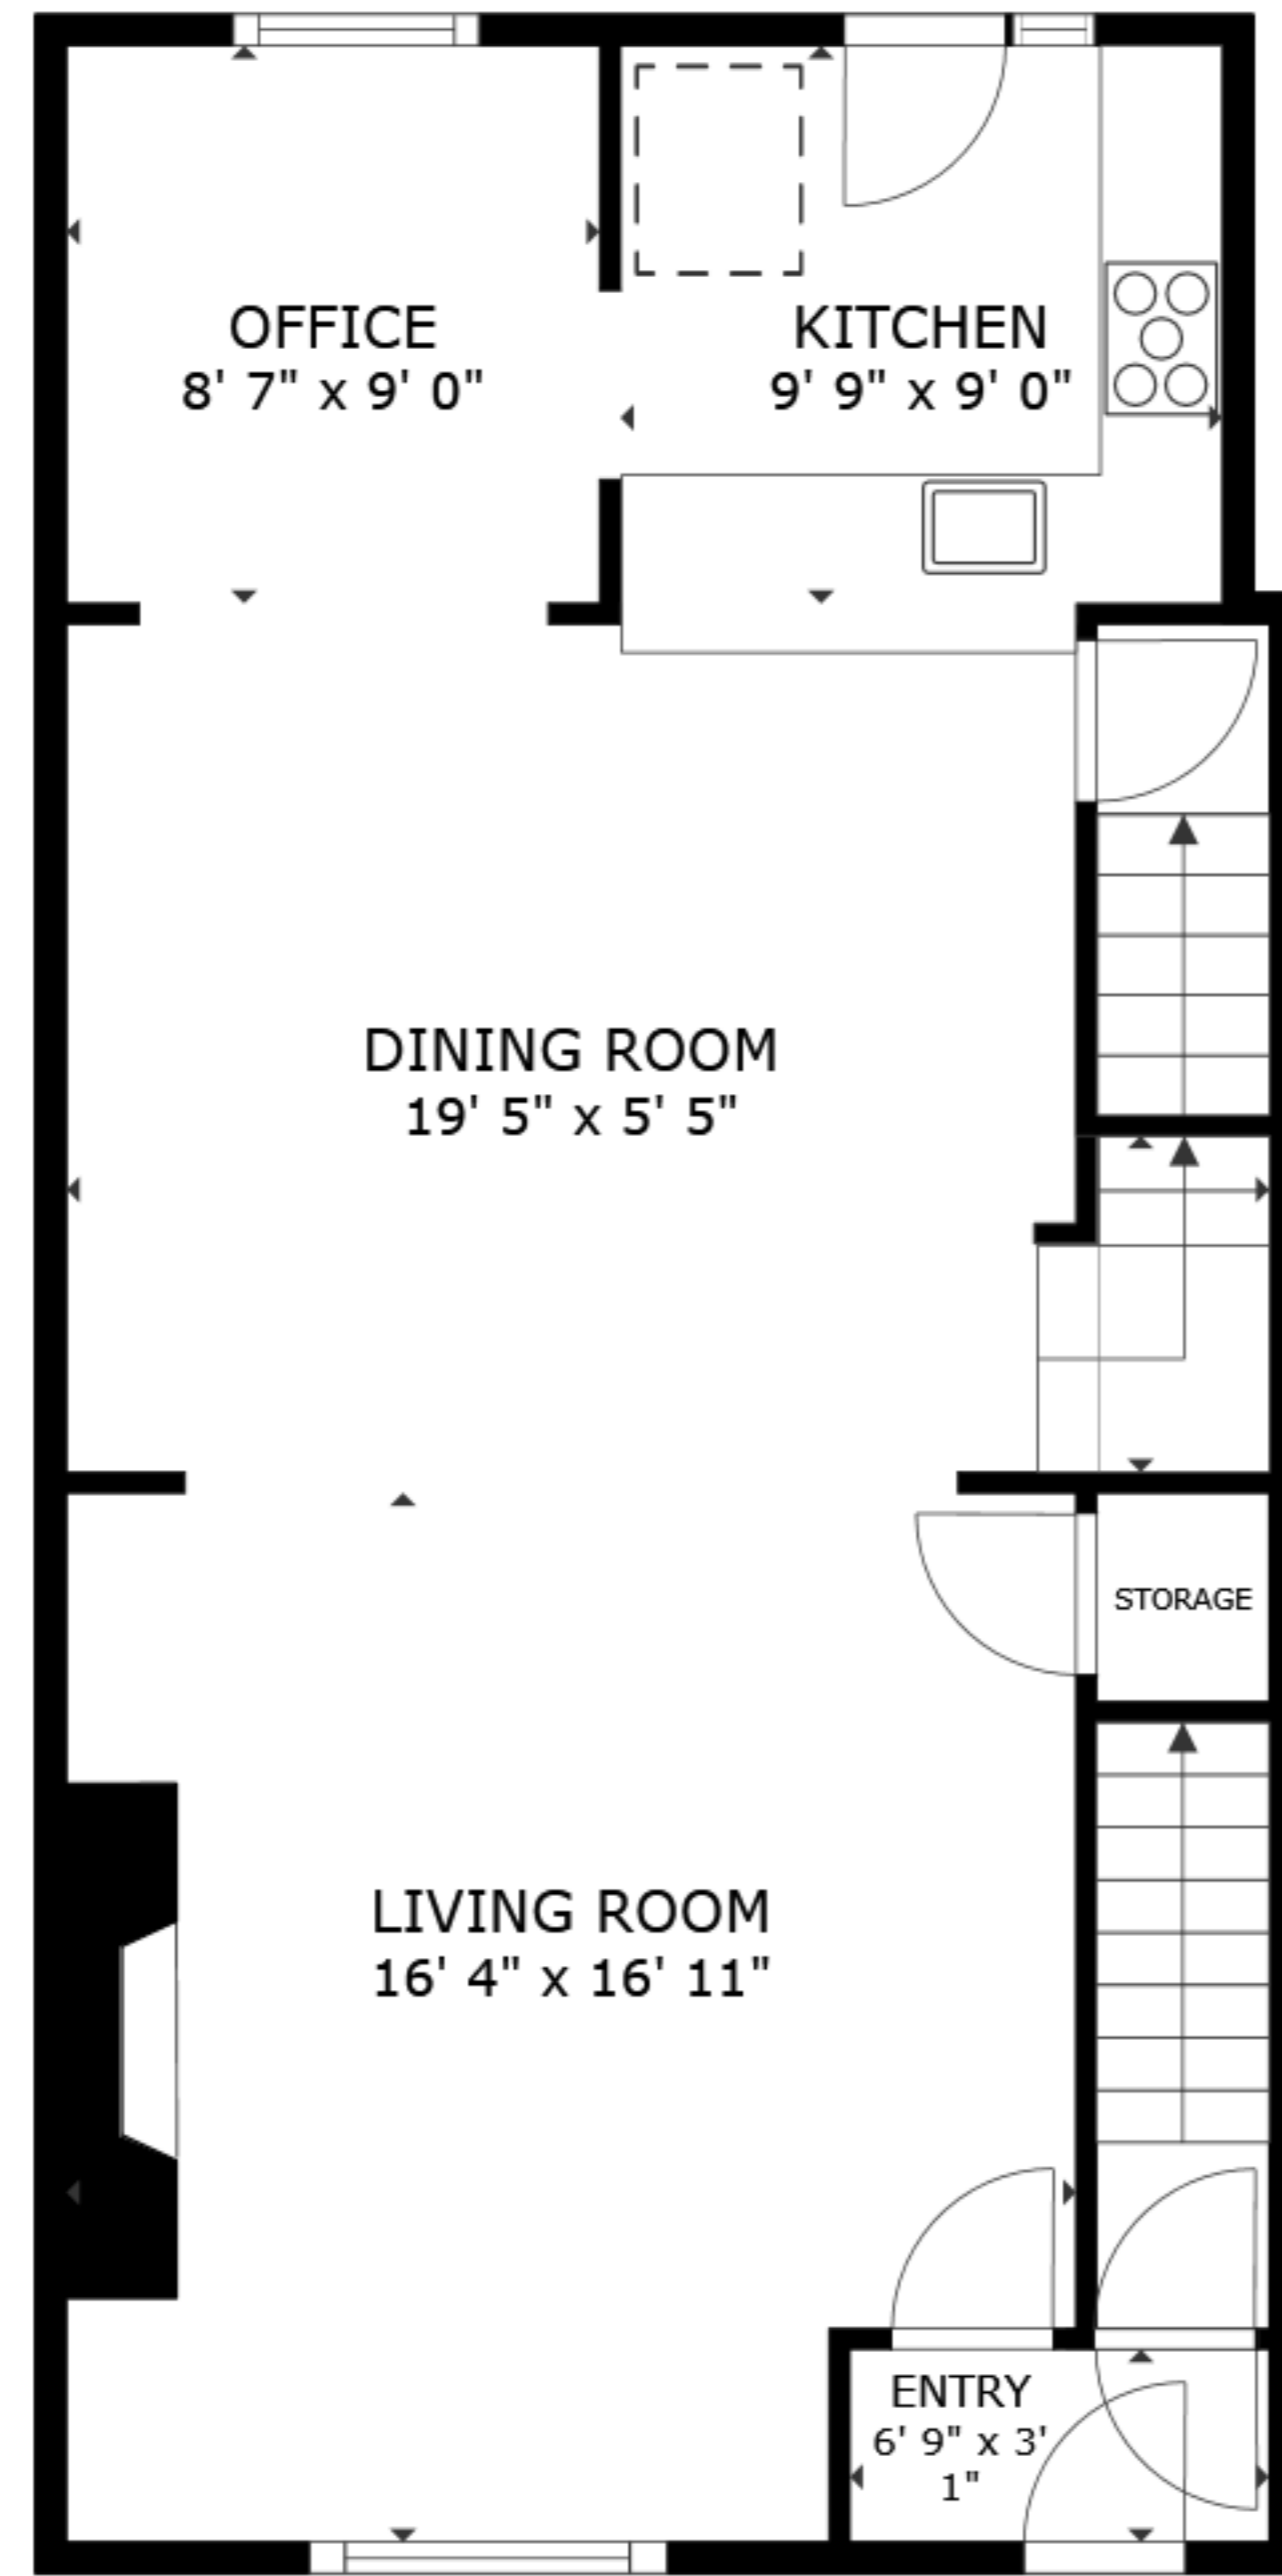

FLOOR 1

FLOOR 2

FLOOR 3

FLOOR 4

FLOOR 5

GROSS INTERNAL AREA
 FLOOR 1 316 sq.ft. FLOOR 2 777 sq.ft. FLOOR 3 777 sq.ft. FLOOR 4 777 sq.ft. FLOOR 5 774 sq.ft.
 EXCLUDED AREAS : GARAGE 331 sq.ft.
 TOTAL : 3,420 sq.ft.

SIZES AND DIMENSIONS ARE APPROXIMATE, ACTUAL MAY VARY.